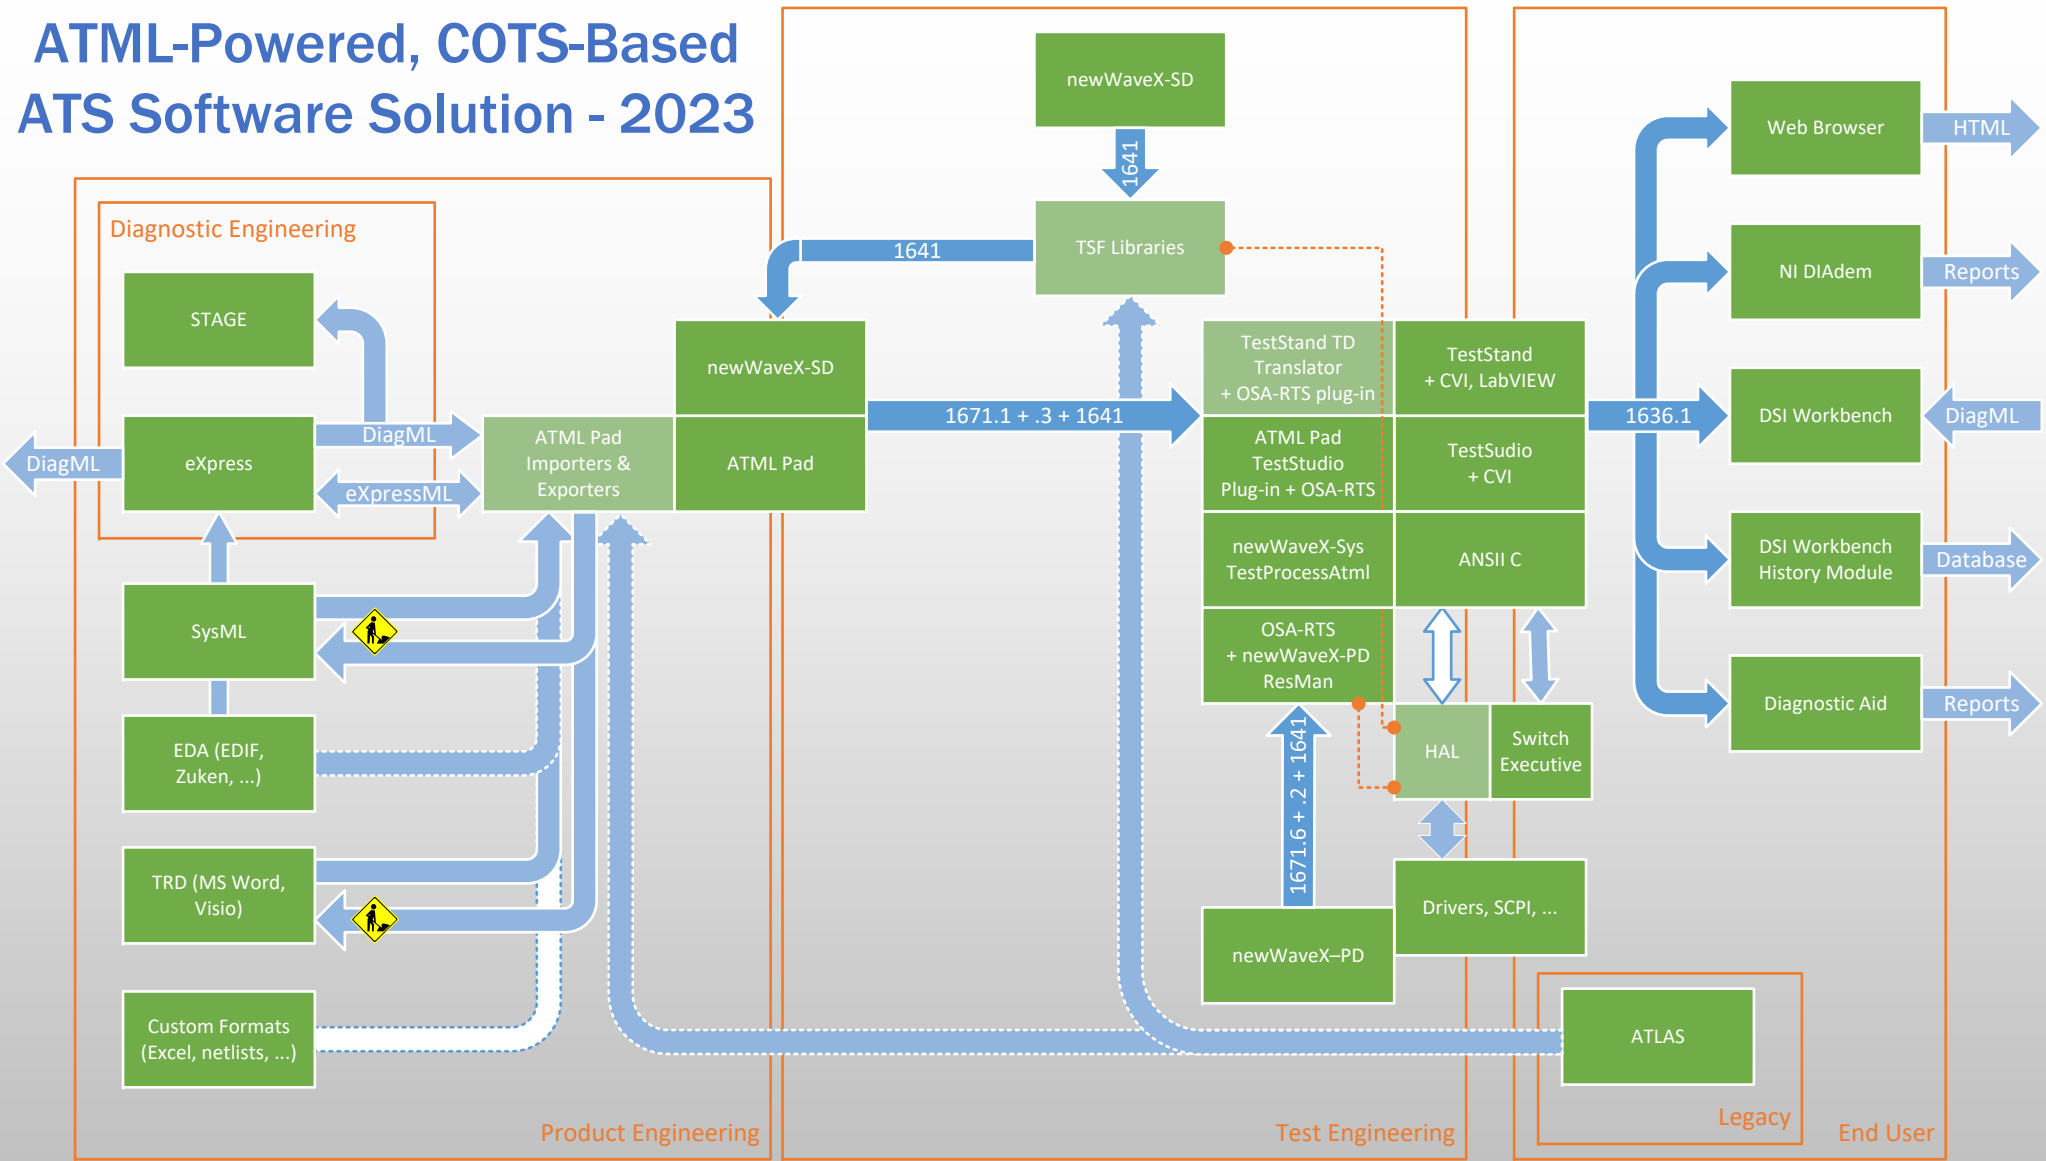

ATML-Powered, COTS-Based ATS Software Solution - 2023

eXpress, STAGE	DSI International
ATML Pad	Reston Software
newWaveX - Platform & Signal Development	Sphera Technology
NI TestStand, CVI, LabVIEW, TD Translator, DIAdem	National Instruments
TestStudio	Teradyne
OSA-RTS	UK MOD, now open source
Diagnostic Aid	UK MOD