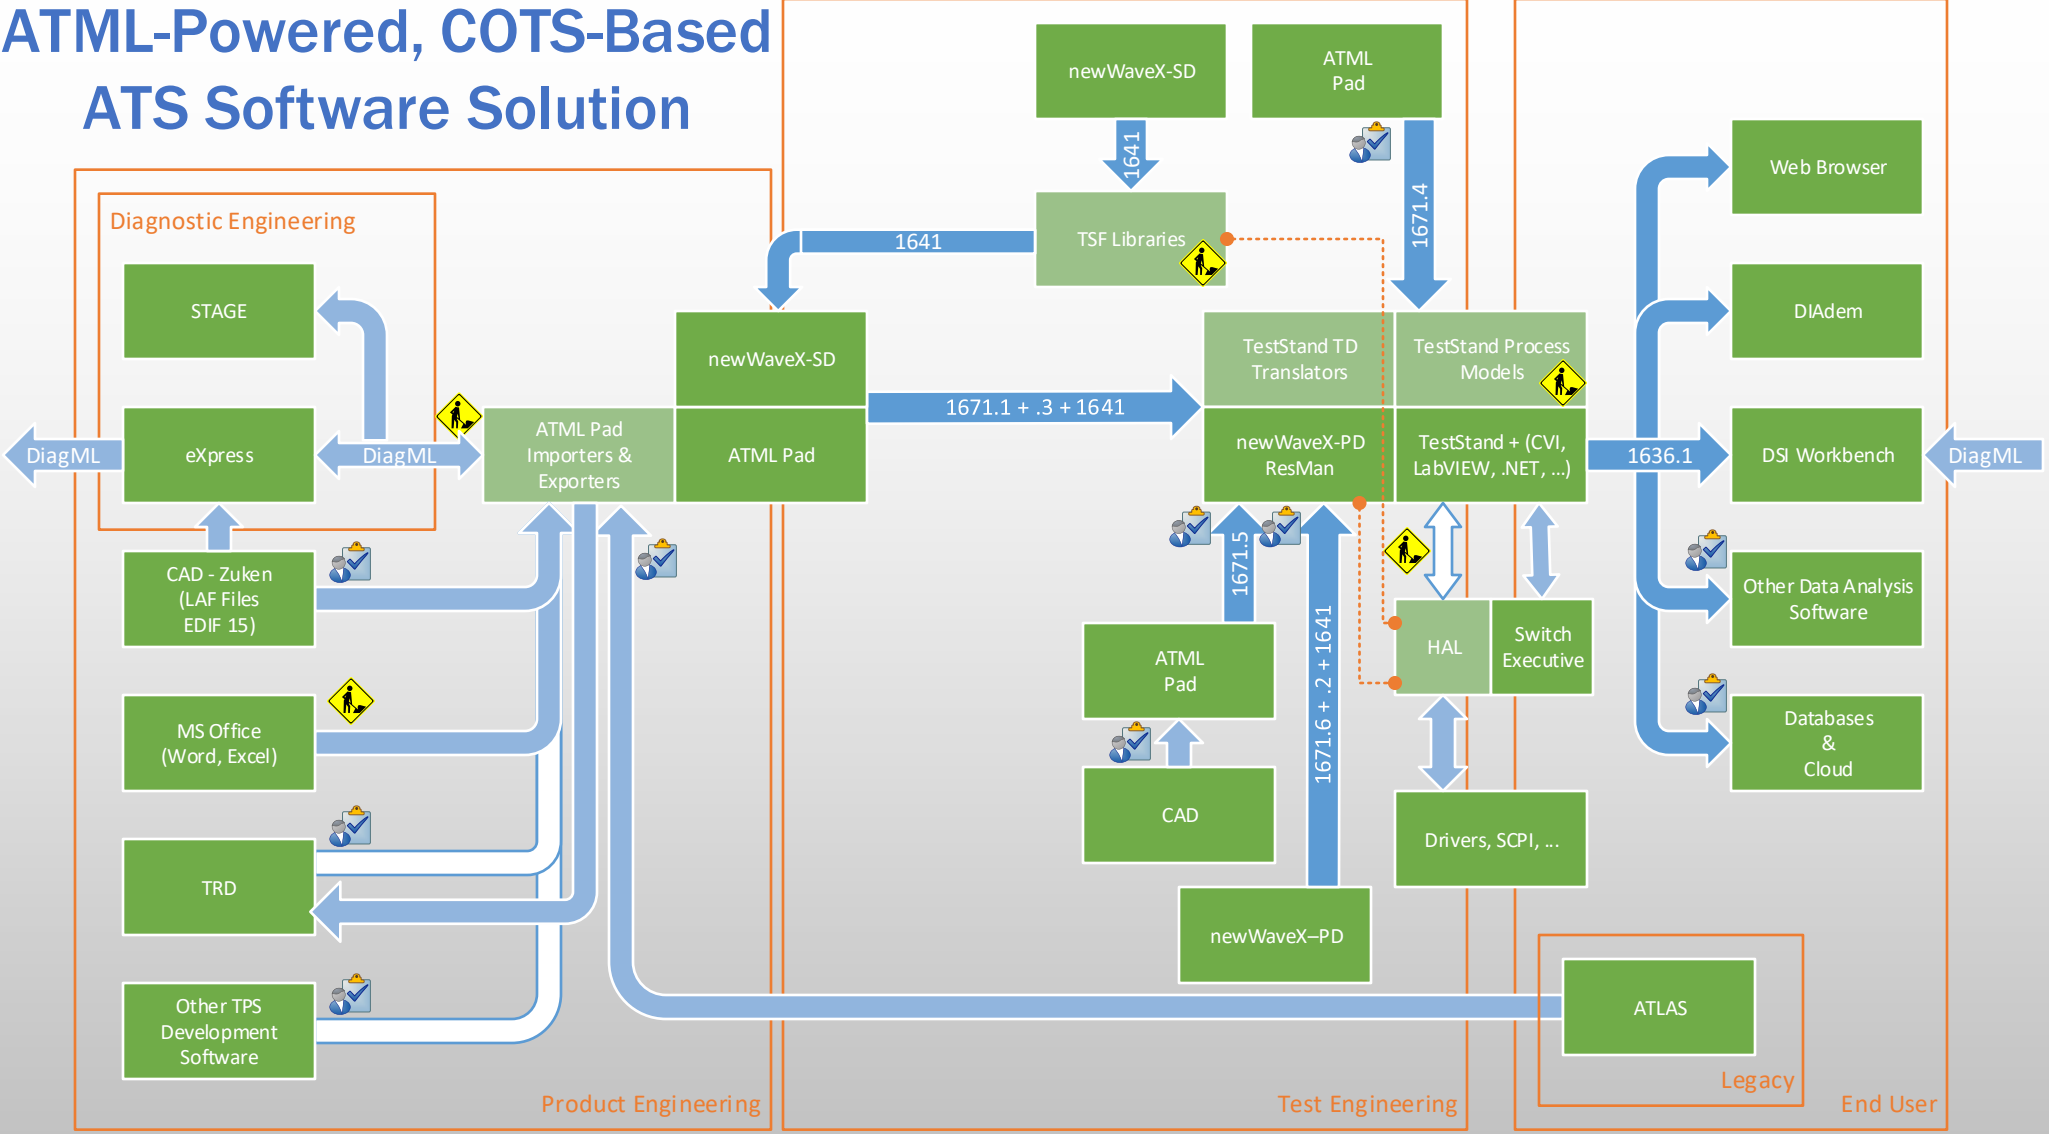

# ATML-Powered, COTS-Based ATS Software Solution

	COTS		ATML Standard
	COTS or custom		Other Standard or Open Format
	Work in progress		Proprietary
	Integration possible		

PRODUCT	VENDOR
eXpress, STAGE	DSI International
newWaveX, Platform & Signal Development	Cassidian TES
NI TestStand, TD Translator, DIAdem	National Instruments
ATML Pad	Reston Software